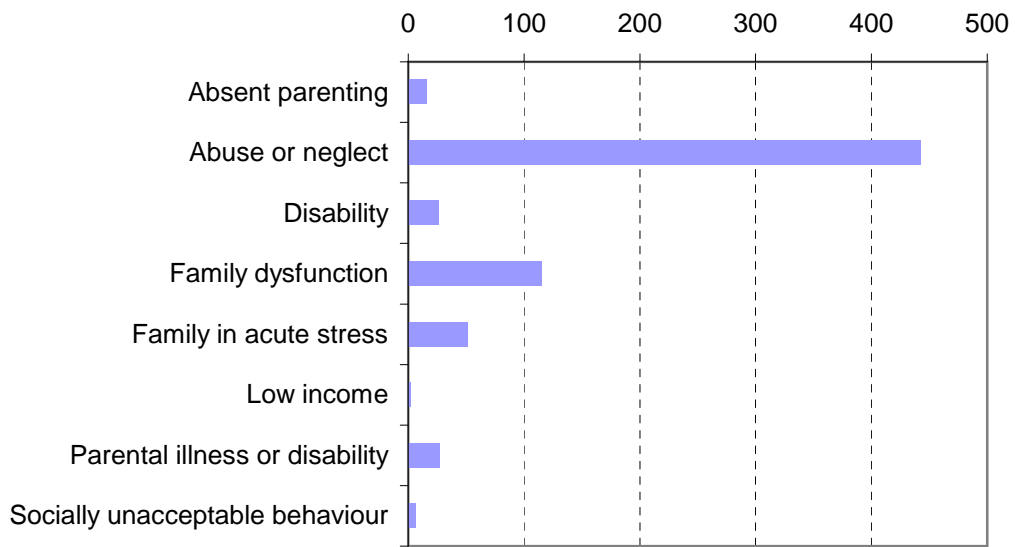

## BASIC STATISTICS ON LOOKED AFTER CHILDREN AT 31ST MARCH 2012

**Local Authority: 801 BRISTOL UA**

Based on data supplied by Department for Education following Bristol's SSDA903 Return.

### Placement Type of Looked After Children on 31/03/2012

### Category of Need of Looked After Children on 31/03/2012

**Ethnic Origin of Looked After Children on 31/03/2012**