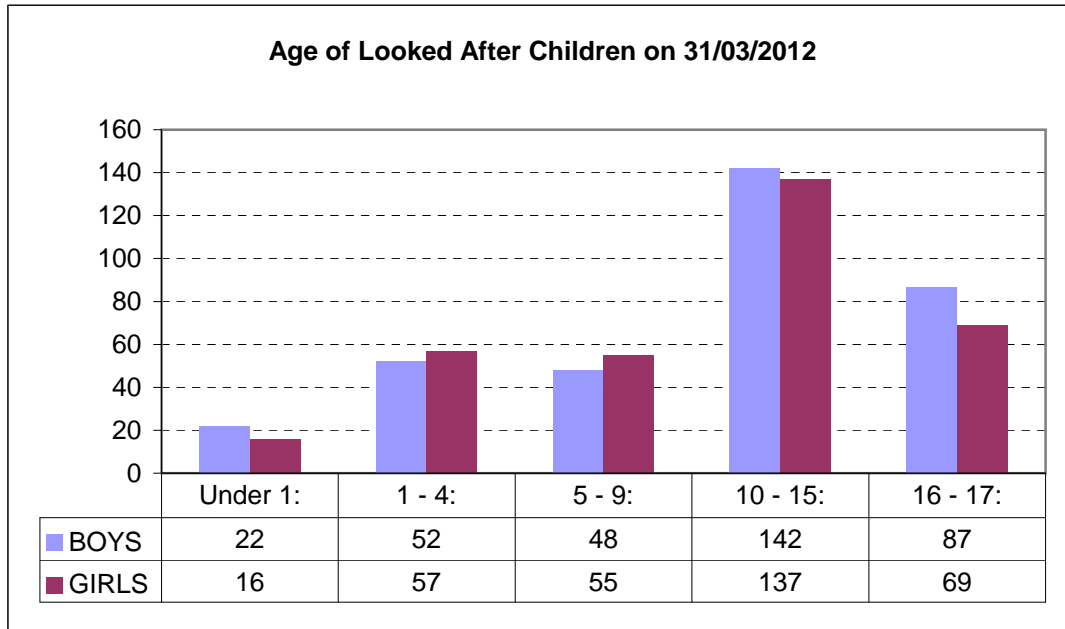

## BASIC STATISTICS ON LOOKED AFTER CHILDREN AT 31ST MARCH 2012

**Local Authority: 801 BRISTOL UA**

Based on data supplied by Department for Education following Bristol's SSDA903 Return.

### Placement Type of Looked After Children on 31/03/2012

### Category of Need of Looked After Children on 31/03/2012

**Ethnic Origin of Looked After Children on 31/03/2012**