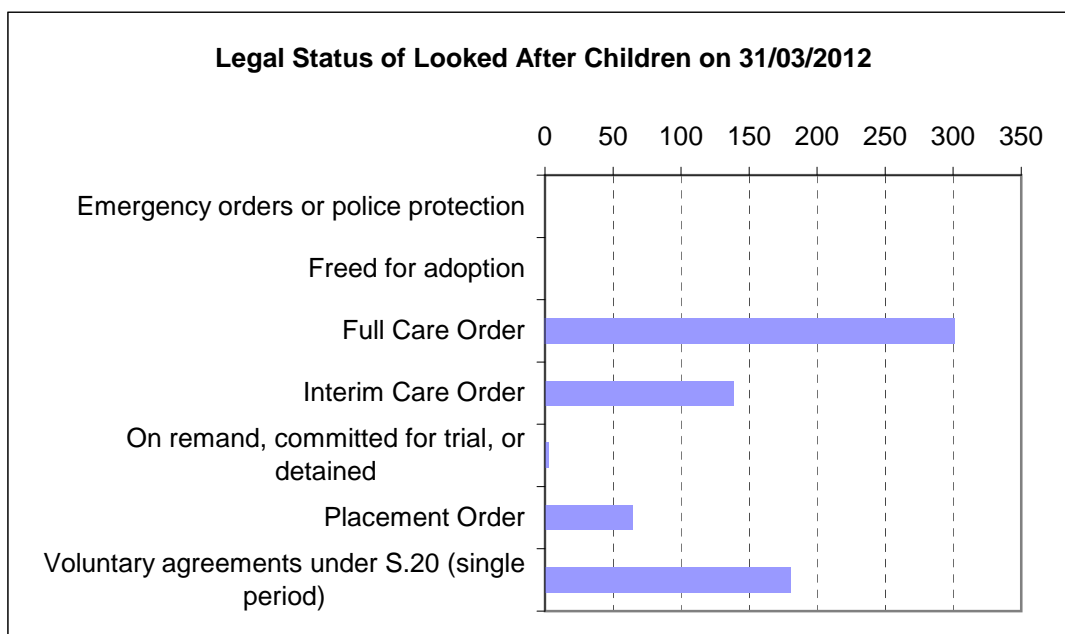

## BASIC STATISTICS ON LOOKED AFTER CHILDREN AT 31ST MARCH 2012

**Local Authority: 801 BRISTOL UA**

Based on data supplied by Department for Education following Bristol's SSDA903 Return.

### Placement Type of Looked After Children on 31/03/2012

### Category of Need of Looked After Children on 31/03/2012

**Ethnic Origin of Looked After Children on 31/03/2012**